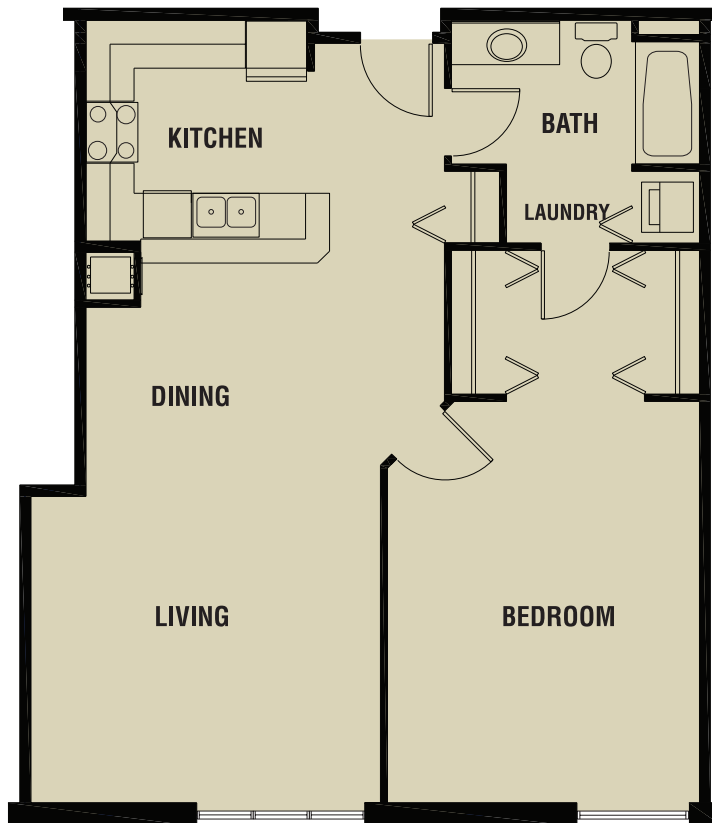

The Zanzibar
One Bedroom

901 square feet

This graphic represents the typical floor plan design for this model. Slight variances do occur depending on the location in the building.