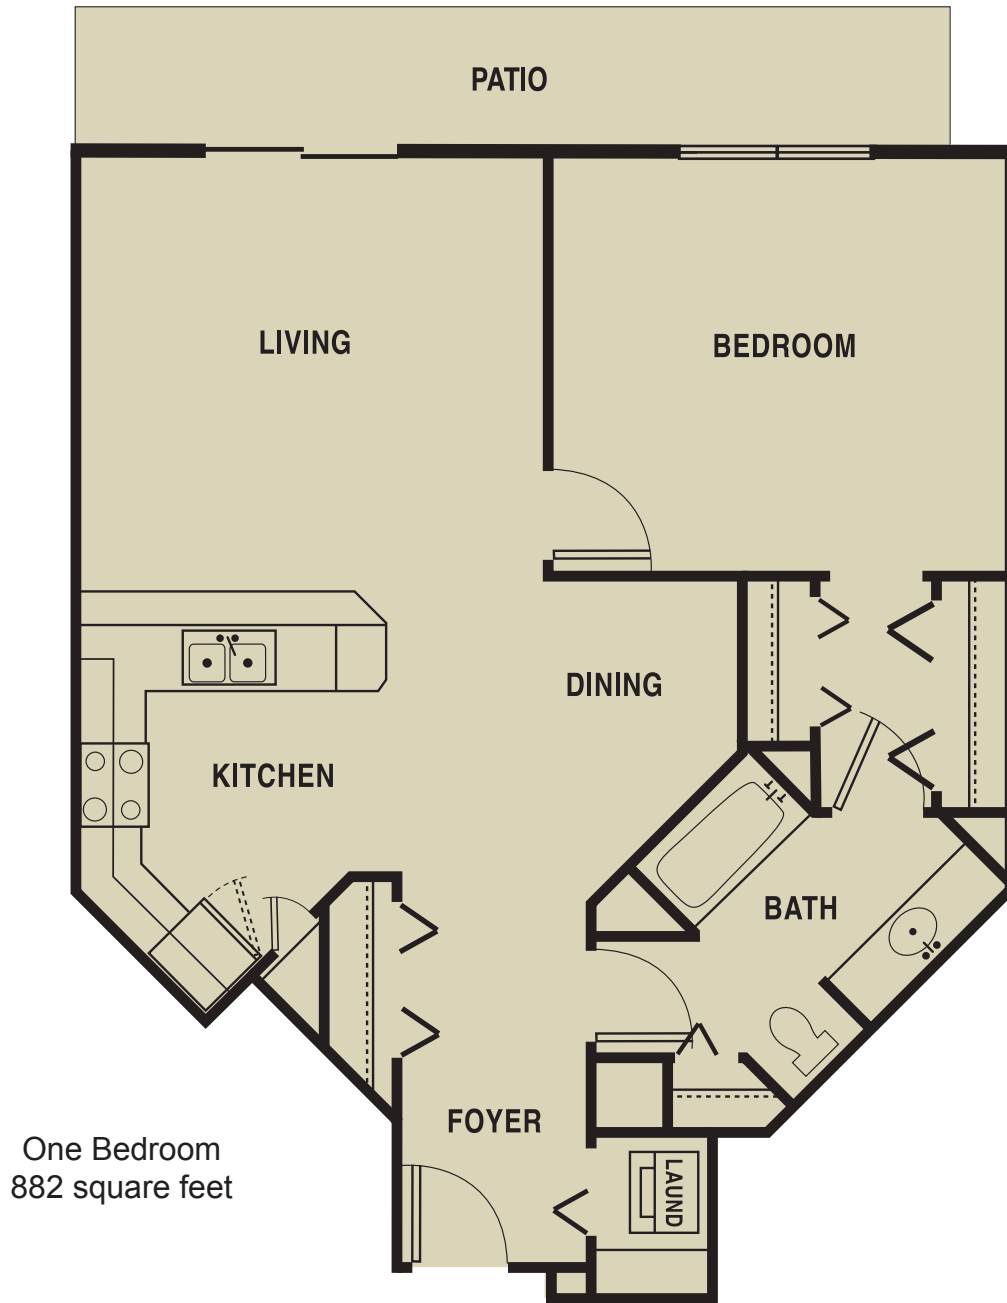

The Venice

One Bedroom
882 square feet

This graphic represents the typical floor plan design for this model. Slight variances do occur depending on the location in the building.