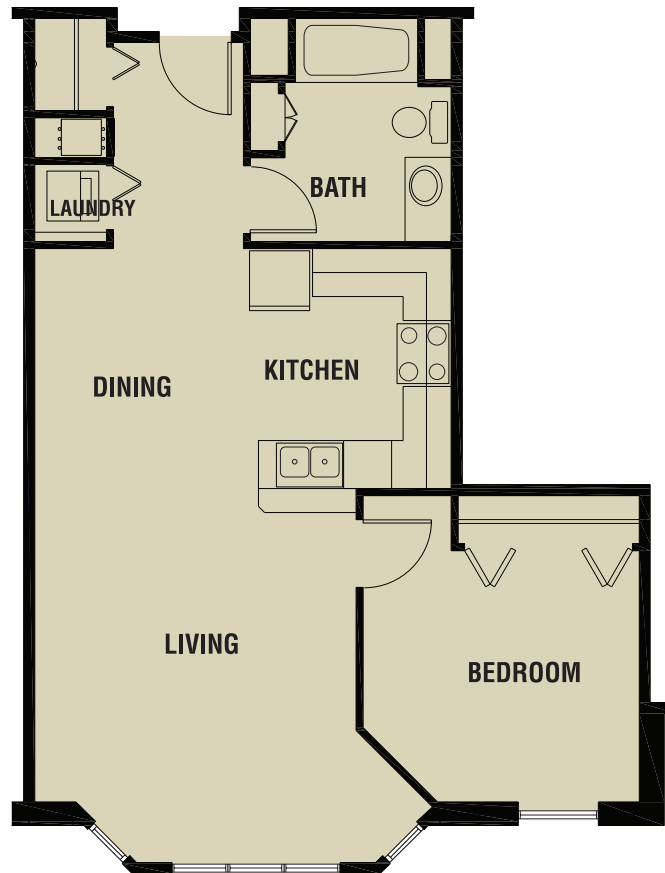

The Southampton

One Bedroom

739 square feet

This graphic represents the typical floor plan design for this model. Slight variances do occur depending on the location in the building.