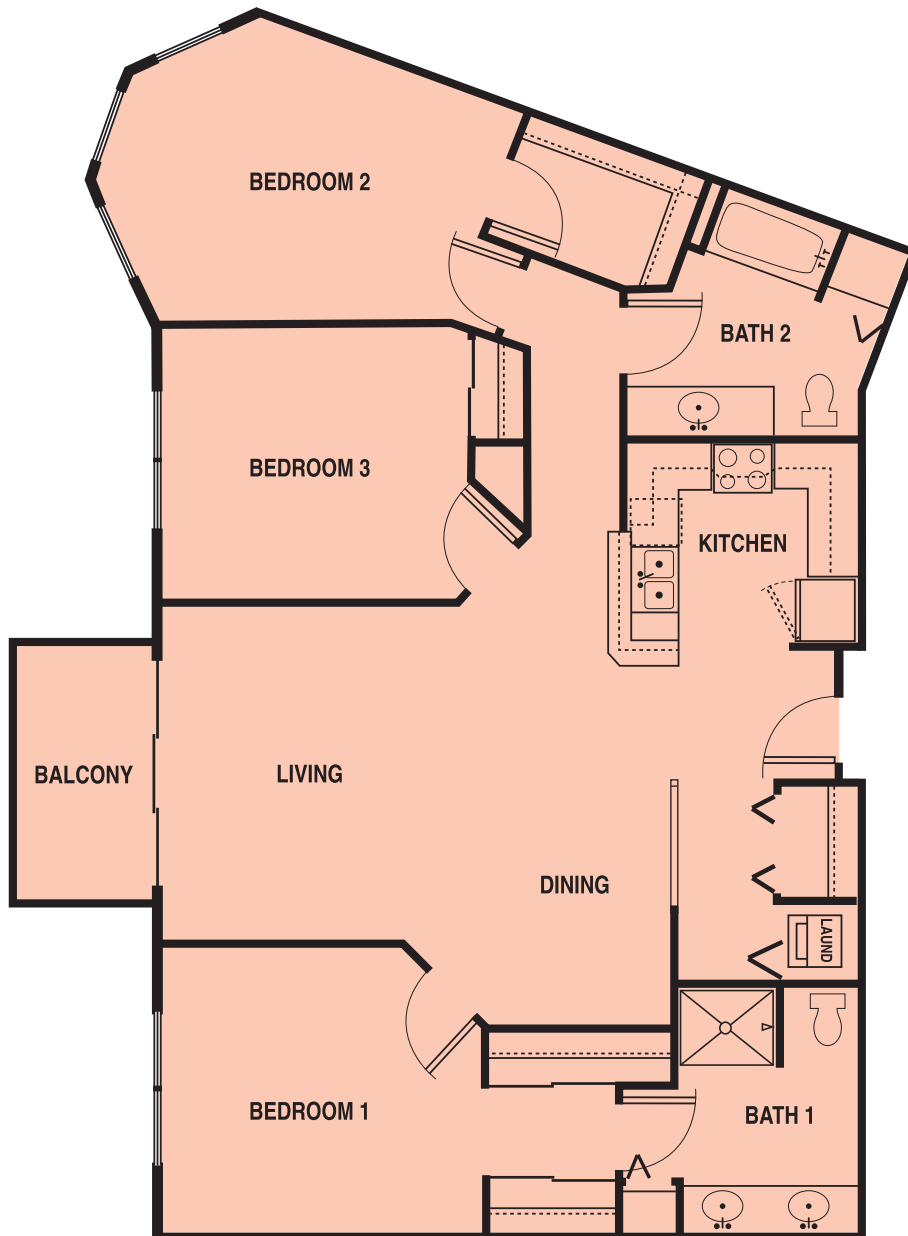

The Newport

Three Bedroom

1,363 square feet

This graphic represents the typical floor plan design for this model. Slight variances do occur depending on the location in the building.