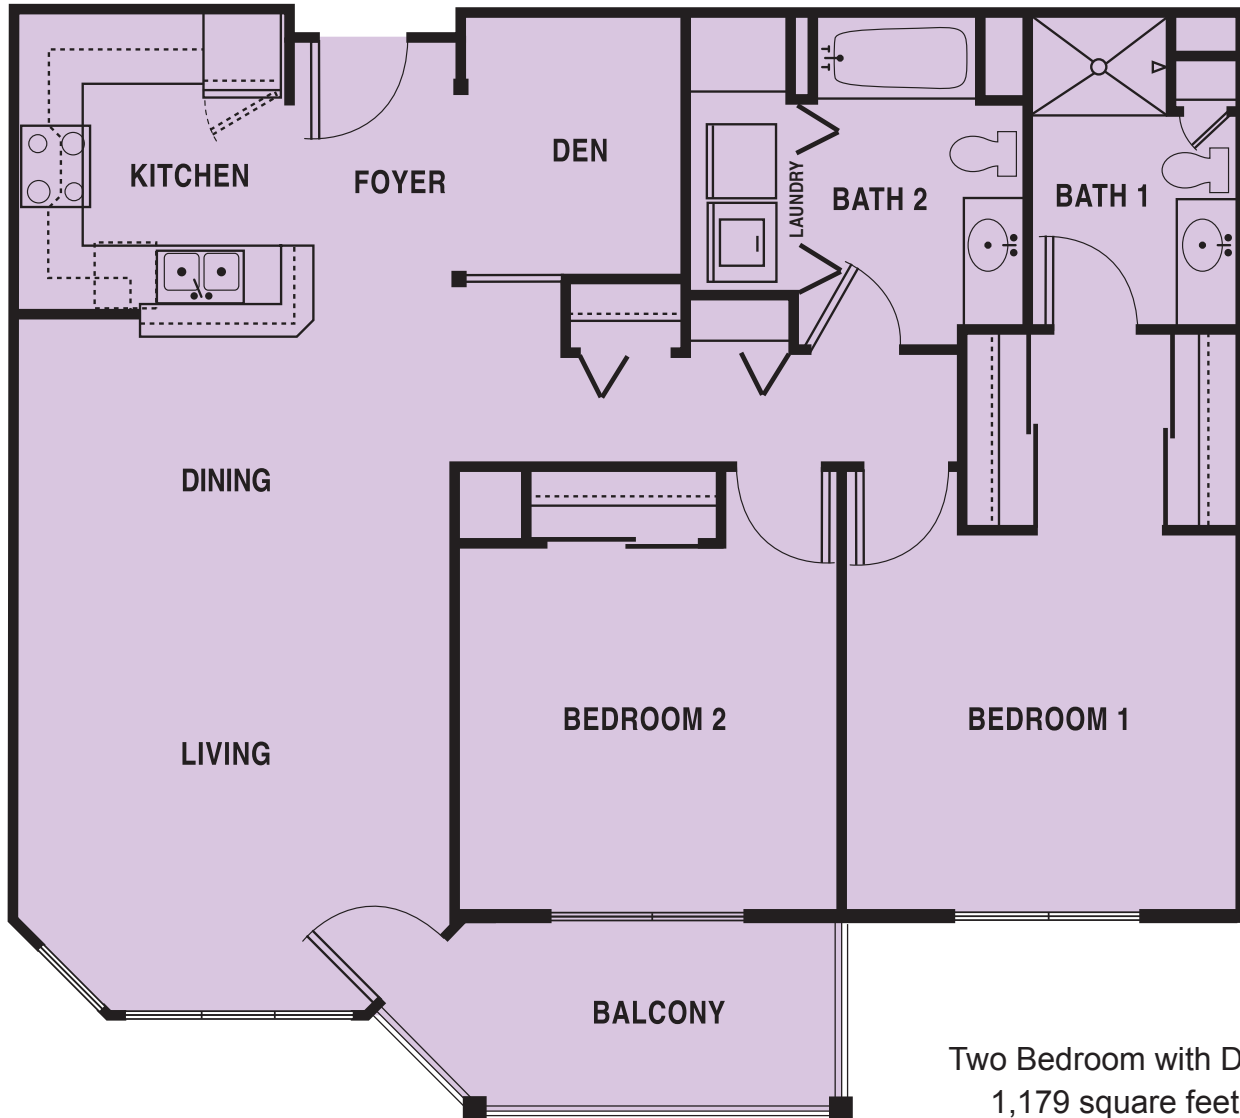

The Lisbon

Two Bedroom with Den
1,179 square feet

This graphic represents the typical floor plan design for this model. Slight variances do occur depending on the location in the building.