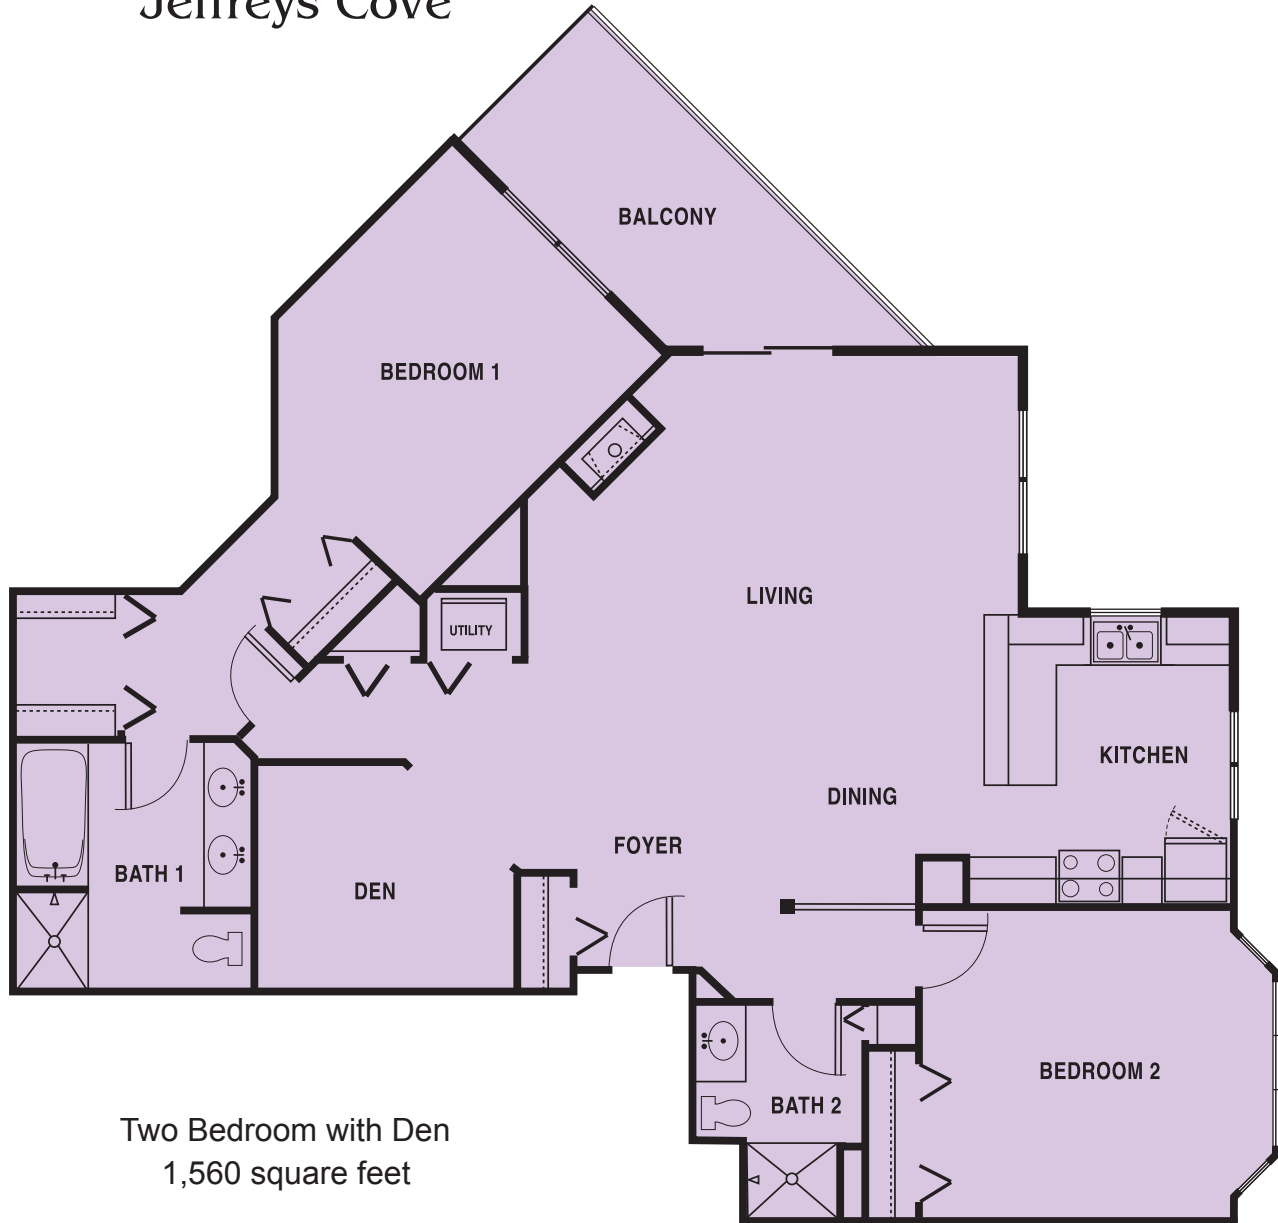

Jeffreys Cove

Two Bedroom with Den
1,560 square feet

This graphic represents the typical floor plan design for this model. Slight variances do occur depending on the location in the building.