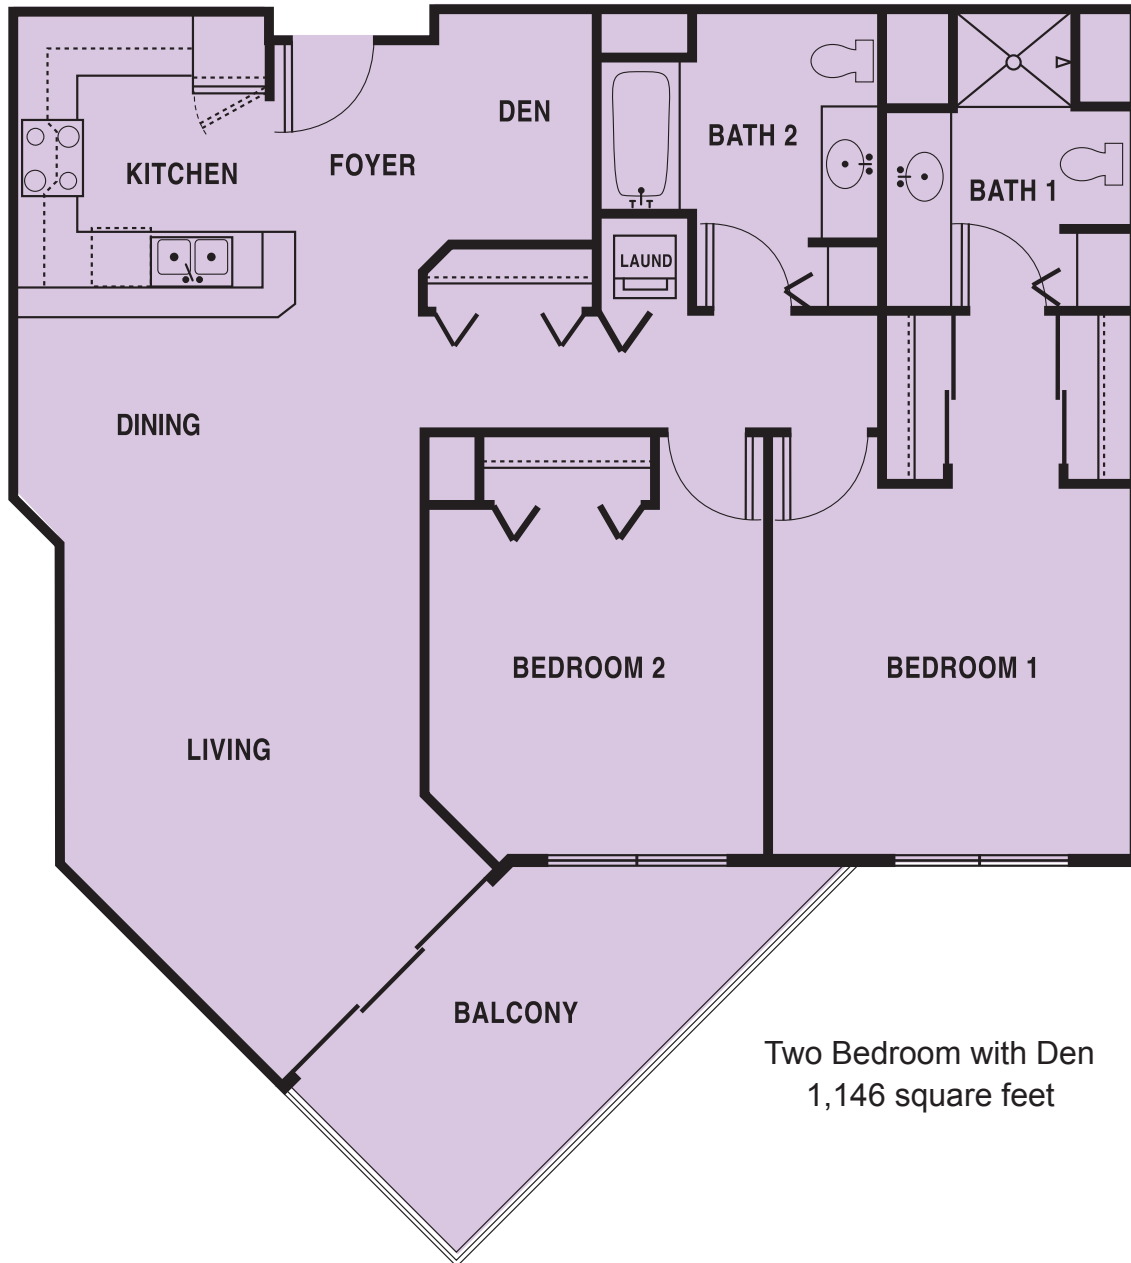

## The Istanbul

Two Bedroom with Den  
1,146 square feet

This graphic represents the typical floor plan design for this model. Slight variances do occur depending on the location in the building.