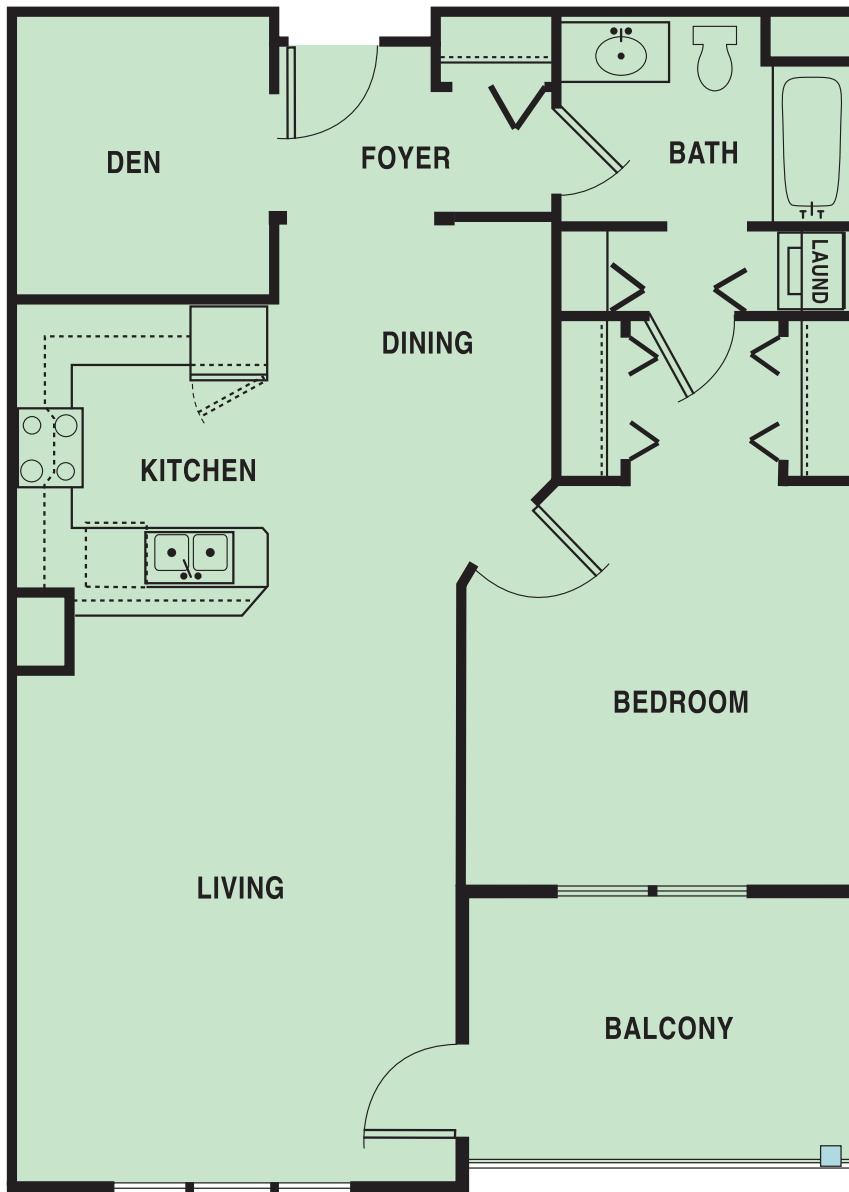

The Eden

One Bedroom with Den

958 square feet

This graphic represents the typical floor plan design for this model. Slight variances do occur depending on the location in the building.