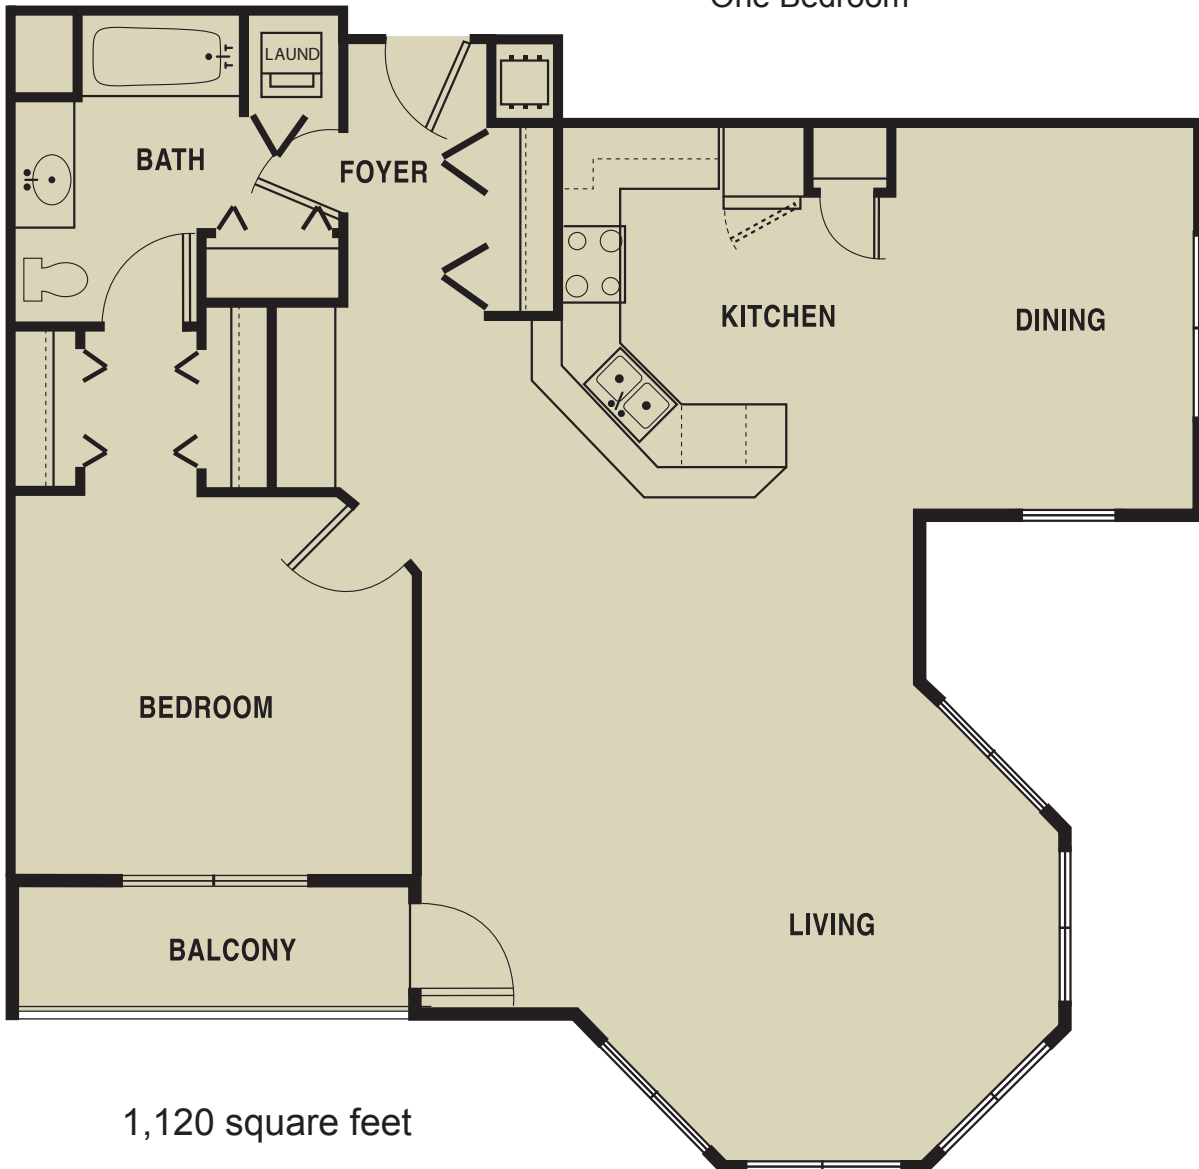

## The Dublin

One Bedroom

1,120 square feet

This graphic represents the typical floor plan design for this model. Slight variances do occur depending on the location in the building.